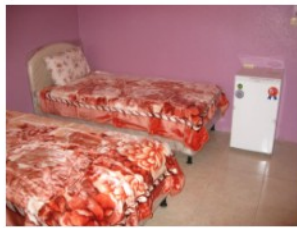

LUXURIOUS ACCOMODATION DAR-AL-TAQVA, MAKKAH

Check In / Check Out

Check-In Time: 2:00 PM

Check-Out Time: 12:00 PM

Languages Spoken by Hotel Staff :
English, Arabic , Urdu & Punjabi

FACILITIES :

- ✓ First Floor
- ✓ 4 Guest Room(s)
- ✓ 1 Suite(8 Beds)
- ✓ 1 Doubler-Bedded Room
- ✓ 1 Triple Bedded Room
- ✓ 1 Quad Bedded Room
- ✓ Non-Smoking Room(s)